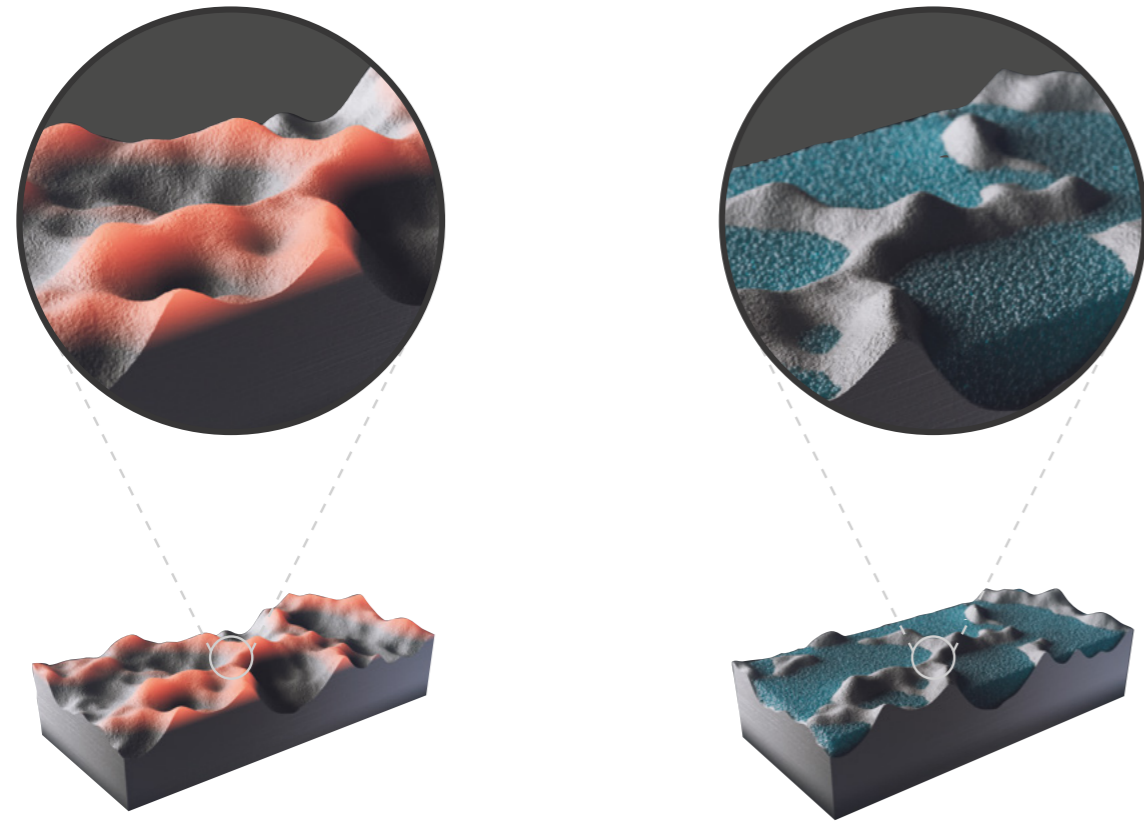

INDEX

INSPIRATION

IMAGE GALLERY

SURFACE RANGE & TECHNICAL SPECS

BOOST NATURAL PRO RANGE
SENSITECH & VELVETECH
TECHNOLOGY
BOOST NATURAL +
PRO BOOST NATURAL
TECHNICAL SPECIFICATIONS
BOOST WORLD

ENJOY THE VIDEO

Sensitech

Traditional anti-slip surface

The innovative Sensitech Surface

Sensitech is the high-tech surface for indoor and outdoor settings created by Atlas Concorde Laboratories, patented in Europe. The surface combines high slip resistance performance with tactile softness. With Sensitech, the meaning of surface evolves and takes on a reassuring, pleasant and practical touch, making architectural spaces more comfortable and appealing.