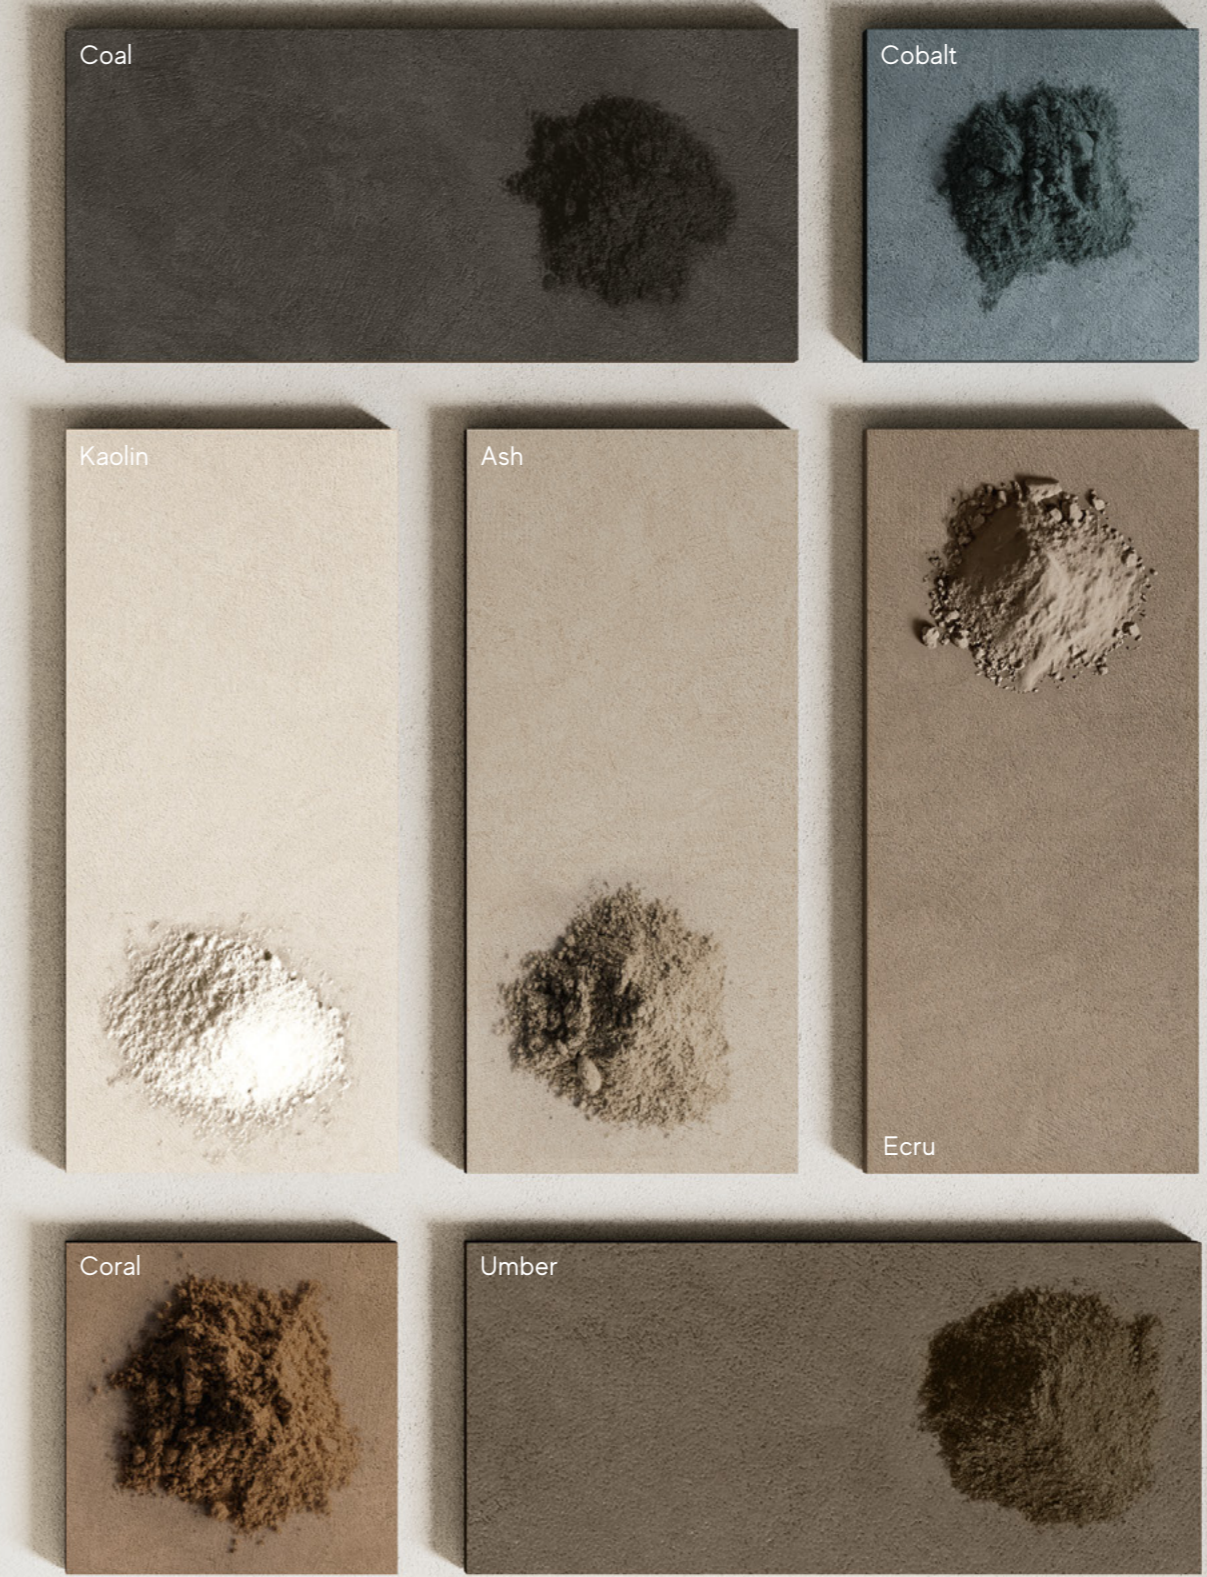

BOOST NATURAL

2 COLLECTIONS. 15 COLOR SHADES.

INDEX

INSPIRATION

IMAGE GALLERY

SURFACE RANGE & TECHNICAL SPECS

ENJOY THE VIDEO

3D Wave