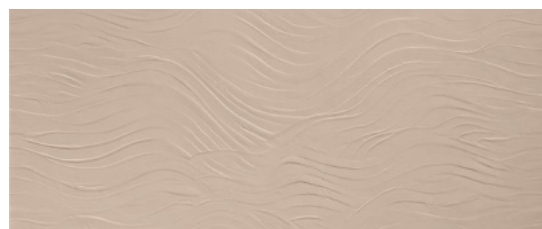

V2 Slight Variation
All colors

Boost Natural Pro 3D Wave Oat
50x120 cm - 19 5/8" x 47 1/4"

Boost Natural Pro 3D Wave Salt
50x120 cm - 19 5/8" x 47 1/4"

Boost Natural Pro 3D Wave Cinder
50x120 cm - 19 5/8" x 47 1/4"